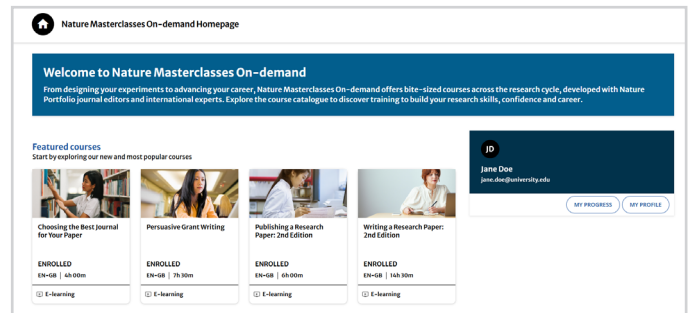

How to access Nature Masterclasses On-demand

9

Start Learning

- You will be directed to the homepage of our learning platform where you are now automatically logged in. You are now ready to explore courses and start learning.

Next time: Log in

If you log out of your account, you can log in again.

1. Select Login at the top right of our homepage.
2. Sign in using your Springer Nature account credentials.
3. After successfully signing in, you will be directed to the homepage of our learning platform.